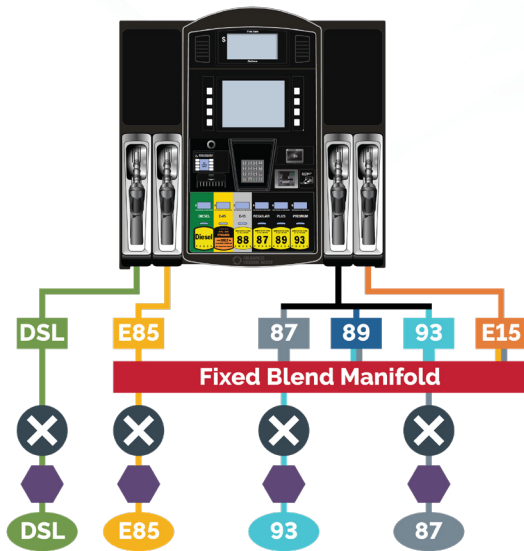

NF6 Universal Blender Configuration

Gain Competitive Advantage by Taking Your Fuel Strategy to the Next Level

- Up to six grade selects
- Blending of any two of four inlets
- Up to four hoses
- E25 & E85 upgrade options

Gilbarco Encore 700 S Series – Two-Sided Dispensers

Type	Model	Description	Products/Inlets	Dispensed Grades	Hoses Per Side	Active Meters	Price Option Name
NEW	NL8	Blender Pump 5+1	3	6	2	6	EN-700NL8-02
	NF6	Multi-Hose Universal Blender Dispenser 6 Grade (3-2+1; 4 Hose)	4	6	4	8	EN-700NF4-02
	NF7	Multi-Hose Universal Blender Dispenser 6 Grade (4-1+1; 3 Hose)	4	6	3	8	EN-700NF4-02

Maximizing Your Forecourt Marketing Strategy with Encore 700 S

A Familiar Interface that Anyone Can Use

- 15.6" HD Widescreen Touchscreen to optimize customer attention and engagement
- 8 touch zones eliminate traditional soft keys and maximize screen space on the dispenser
- Chemically hardened glass resists scratches, vandalism and everyday abuse

Gilbarco Veeder-Root MediaReach™

- Take complete control of your forecourt marketing with a self-managed media system
- Easily target unique messages by c-store location
- Drive in-store sales growth
- Make profitable media adjustments in real time